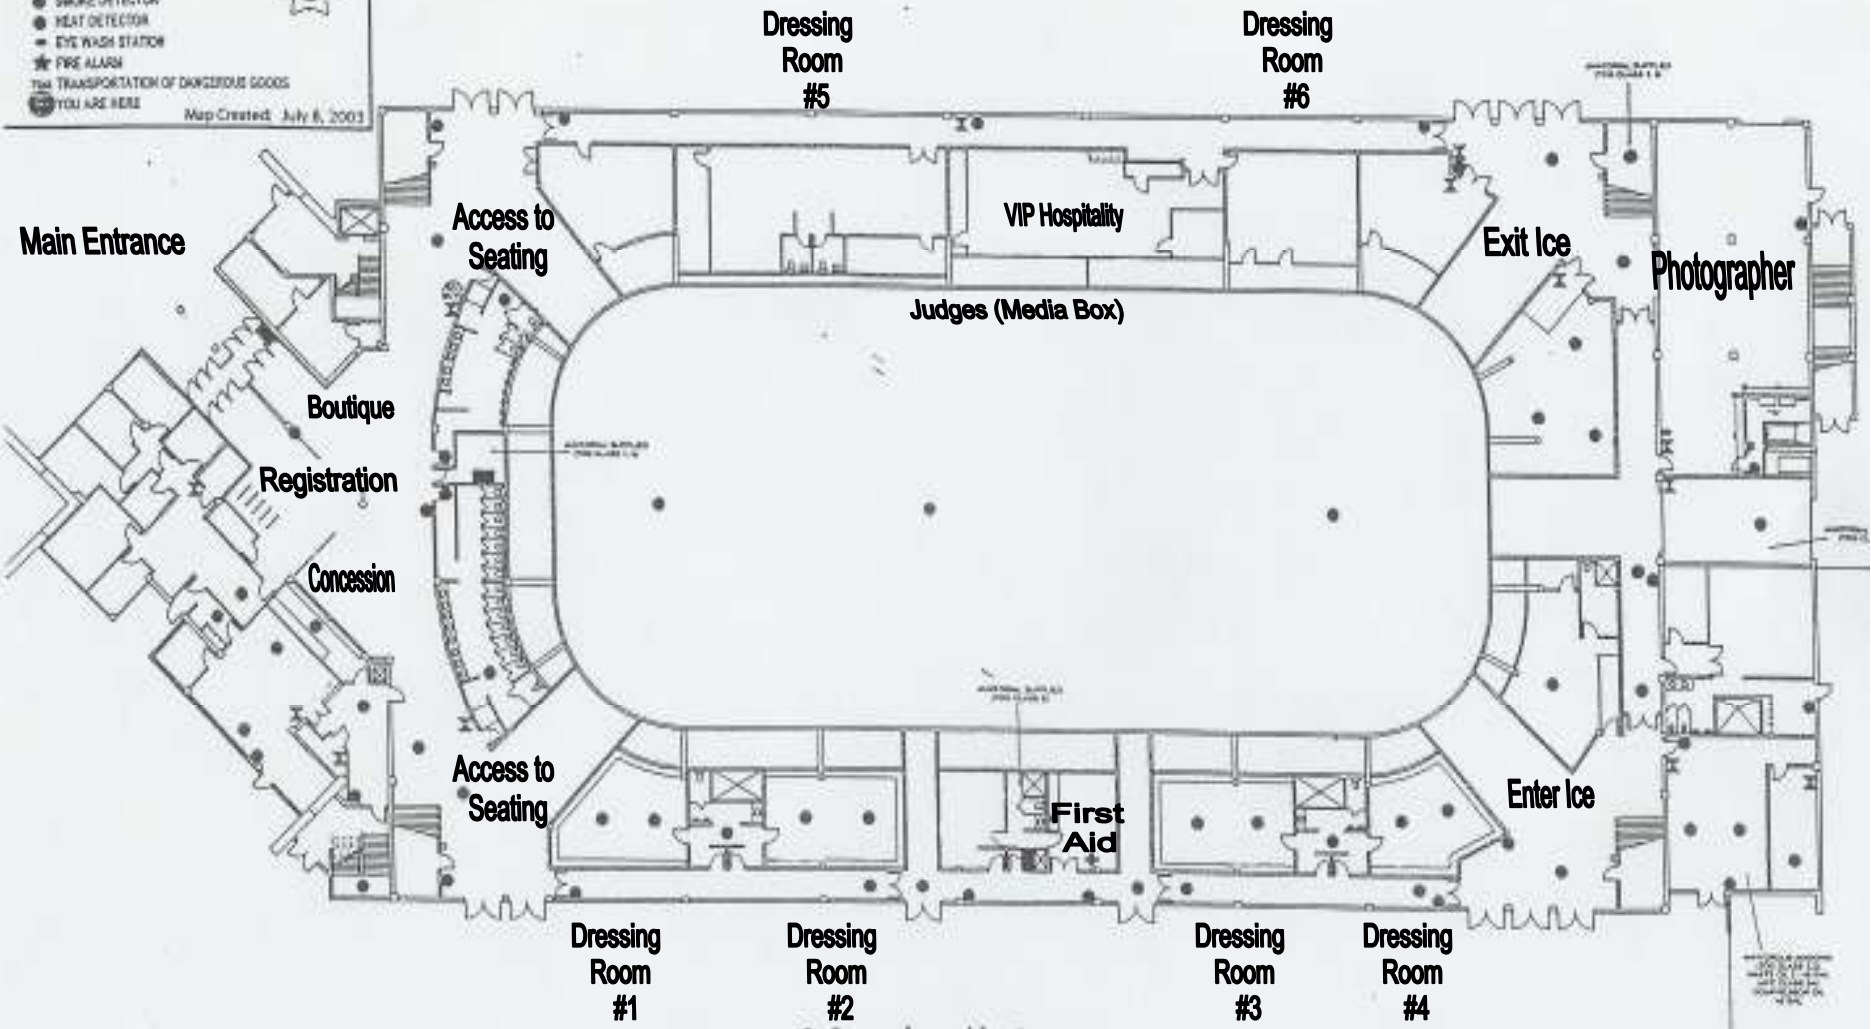

LEGEND

- ☒ FIRE EXTINGUISHER / FIRE HOSE
- ▨ MSDS SHEETS
- ☐ FIRE ALARM CONTROL PANEL
- FIRE ALARM PULL STATION
- ⊕ FIRST AID STATION
- SMOKE DETECTOR
- HEAT DETECTOR
- EYE WASH STATION
- ★ FIRE ALARM
- ☠ TRANSPORTATION OF DANGEROUS GOODS
- YOU ARE HERE

Map Created: July 8, 2003

Maxbell Arena
Main Floor Plan